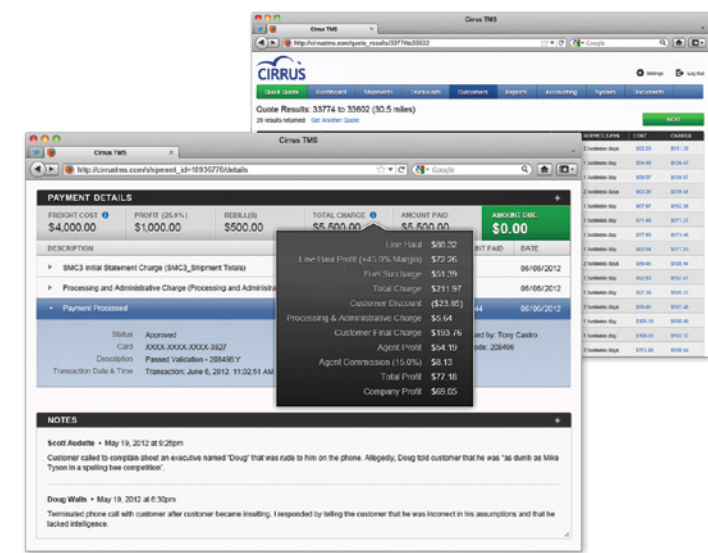

MORE THAN A ONE SIZE FITS ALL SOLUTION. Some businesses require more advanced functions that other systems do not offer. That's why we built Cirrus TMS with flexibility and scalability in mind.

As your business grows, Cirrus TMS grows with you. Our most popular add-ons are listed below, but our team can also customize and design a module that is just for you.

- Advanced Reporting and Forecasting
- Sales Team Management
- Marketing and Customer Follow-up
- Small Parcel Services

We go to great lengths to make sure you are 100% satisfied with Cirrus TMS. Don't see a feature or module you need? Just let us know and we will completely custom tailor a system for your company.